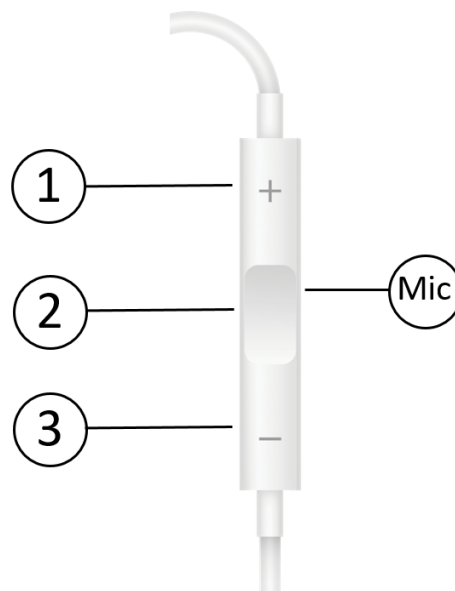

In the box

- USB Type-C earphones
- Spare earbuds
- User guide

Specifications

Speaker drivers	10mmØ
Sensitivity	105dB±3
Impedance	32 Ohms
Frequency response	20hz-20khz
Cable length	1.2m
Connector	USB Type-C
Weight:	12g

Overview

1. Volume up button
2. Multi-Function button
3. Volume down button

Usage Instructions

1. Connect the earphones to a compatible device with a USB Type-C socket.
2. The in-line control panel is capable of volume, track control, voice assistant and handsfree functions. **Note:** not all functions are available on all models (see **Compatible Devices** below).
3. Press the volume up button (1) and volume down button (3) to adjust the master volume accordingly.
4. Press the MF (multi-function) button (2) repeatedly to play and pause the current music track.
5. Press the MF button (2) twice to move to the next music track and three times to move to the previous track.
6. Press and hold the MF button (2) to open your device's voice assistant mode. **Note:** only compatible devices will run this feature, please check your device user guide for details.
7. When a phone call is received press the MF button (2) repeatedly to accept and complete the call. To reject the incoming call press the MF button (2) twice.